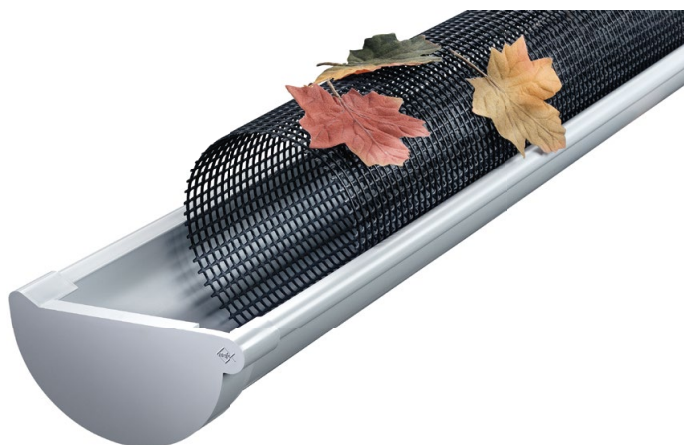

### **No more blocked rain gutters and downpipes**

Gutter and downpipe clogging caused by leaves blowing into them are not only a nuisance but can also cause considerable damage due to overflowing water. Removing leaves from the gutter takes time, is often dangerous and must be done regularly, especially in autumn.

With the light and flexible leaf stoppers from Protektor, leaves and foreign material no longer block the way to the drain, and the water can drain away unhindered.

Protektor leaf stoppers are removed from the gutter for cleaning, shaken out and reinserted.

Time-consuming cleaning and follow-up costs due to water damage repairs are a thing of the past.

- ✓ LEAF TRAP GRID
- ✓ HEDGEHOG GUTTER BRUSH
- ✓ LEAF TRAP STRIPE

## LEAF TRAP GRID

- Available as a stick and as a roll
- Leaves remain on the roll, dry and are blown away
- Suitable for metal and synthetic gutters
- Weather-resistant polyethylene for long-lasting and durable use
- Material can easily be cut out at the outlet for optimal flow
- If there is no clamping effect from the roof covering, the leaf catcher grids must be fastened at intervals of 1 m.